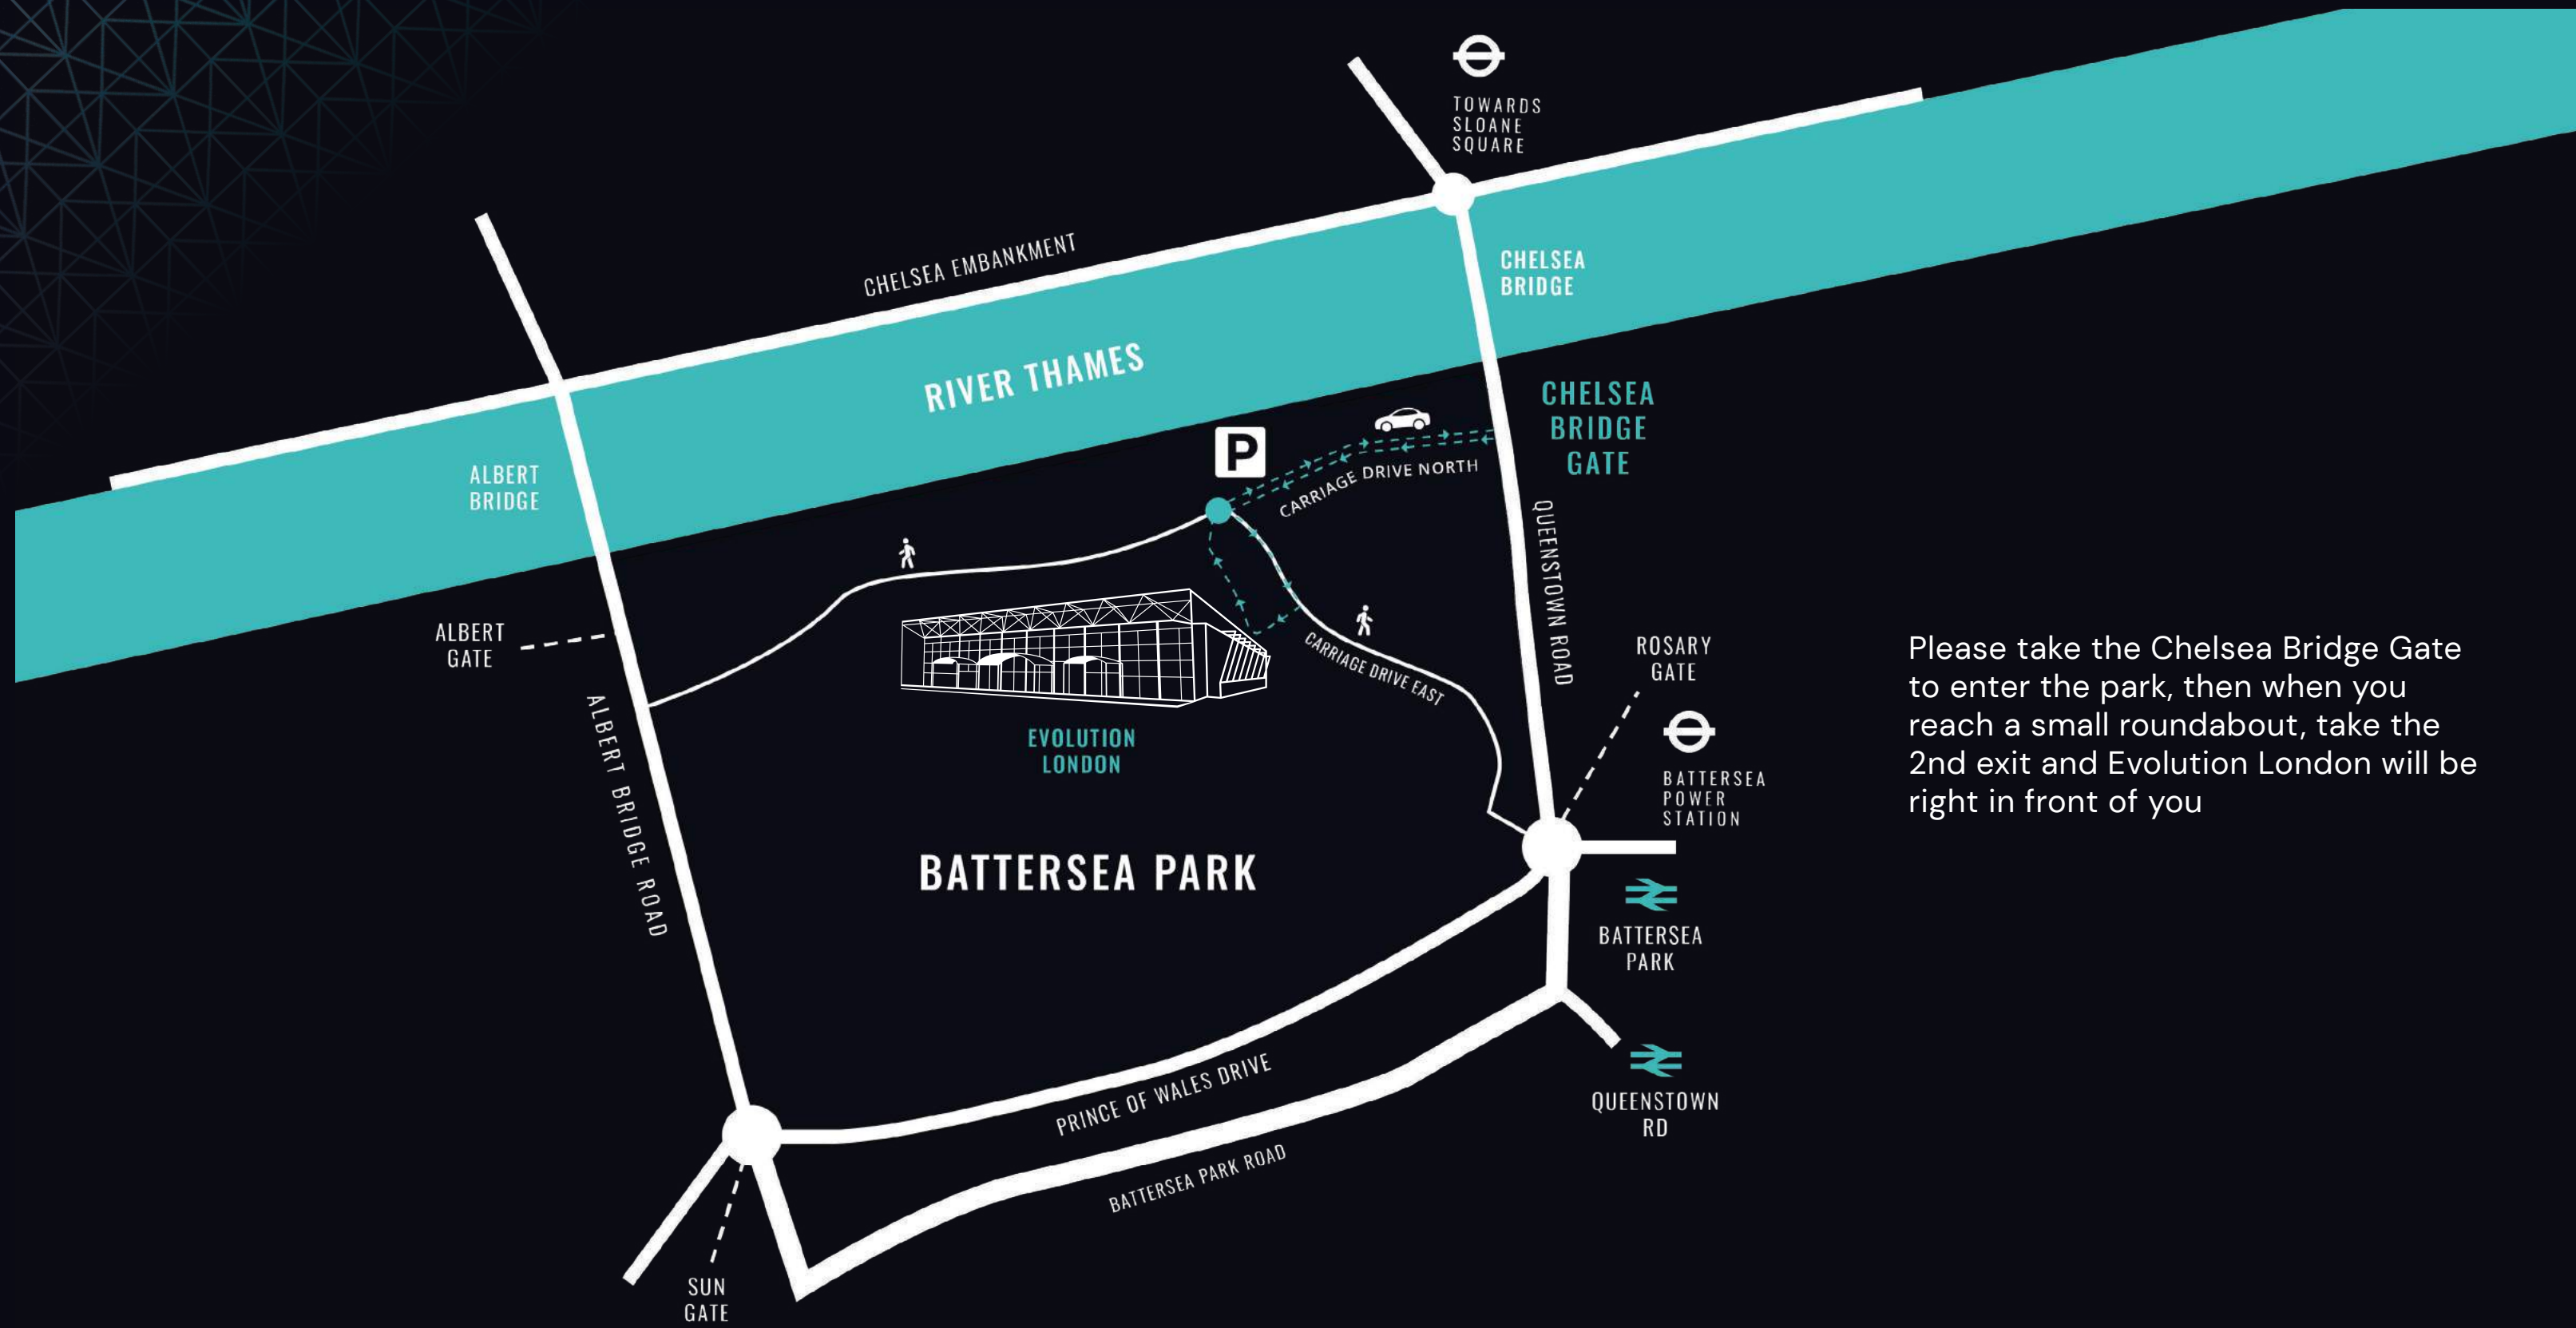

EXTRAS

- Dodgems are on-site and are available as an optional upgrade.
- Live bands are welcome on-site. Please speak to the team for more information

FIND US

Please take the Chelsea Bridge Gate to enter the park, then when you reach a small roundabout, take the 2nd exit and Evolution London will be right in front of you