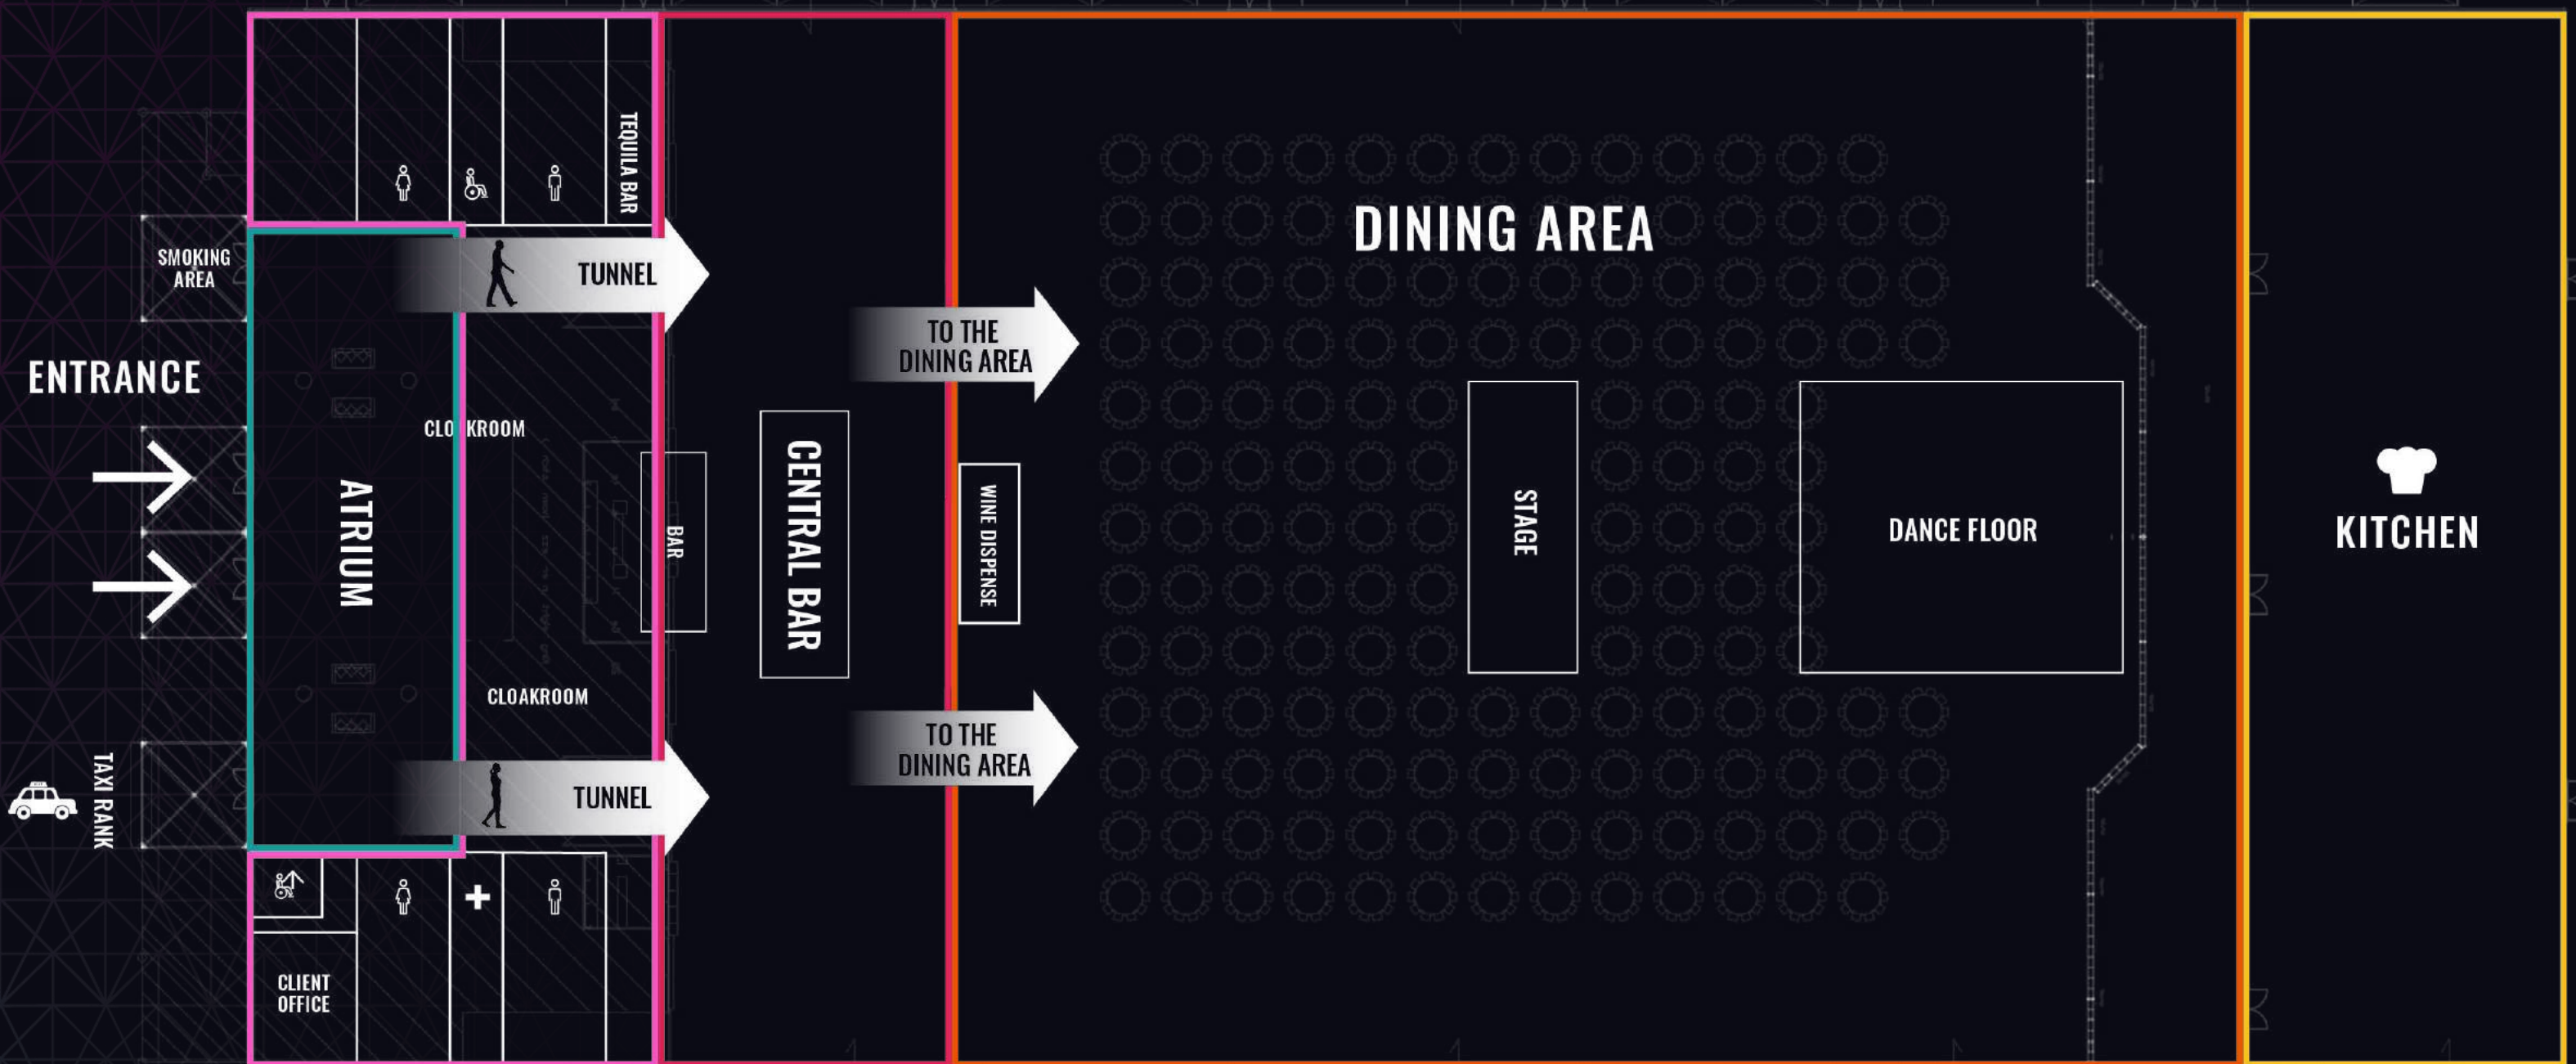

FLOOR PLAN

AMENITIES

- Male toilets
- Female toilets
- Gender neutral toilet
- Wheelchair accessible toilets
- First Aid Room
- Wheelchair accessible lift

- **1 ARTIUM**
  - 30m wide x 10m deep area (300m² floor area)
  - 4 sets of glass entrance doors
  - Ivory wall paneling

- **2 MEZZANINE**
  - 700m² floor area
  - Glass balustrading with brushed aluminum handrail
  - Exposed aluminum roof

- **3 BAR AREA**
  - 50m wide x 15m long area (750m² floor area)
  - 2 x 5m entrances

- **4 MAIN SPACE**
  - 50m wide x 75m long area (3,750m² floor area)
  - Black serge wall linings
  - LED starcloth ceiling

- **5 KITCHEN / BOH**
  - 50m wide x 15m long area
  - Temporary kitchen facilities (included where quoted)
  - Mezzanine with one client office and crew catering area (approx. 110m² floor area)