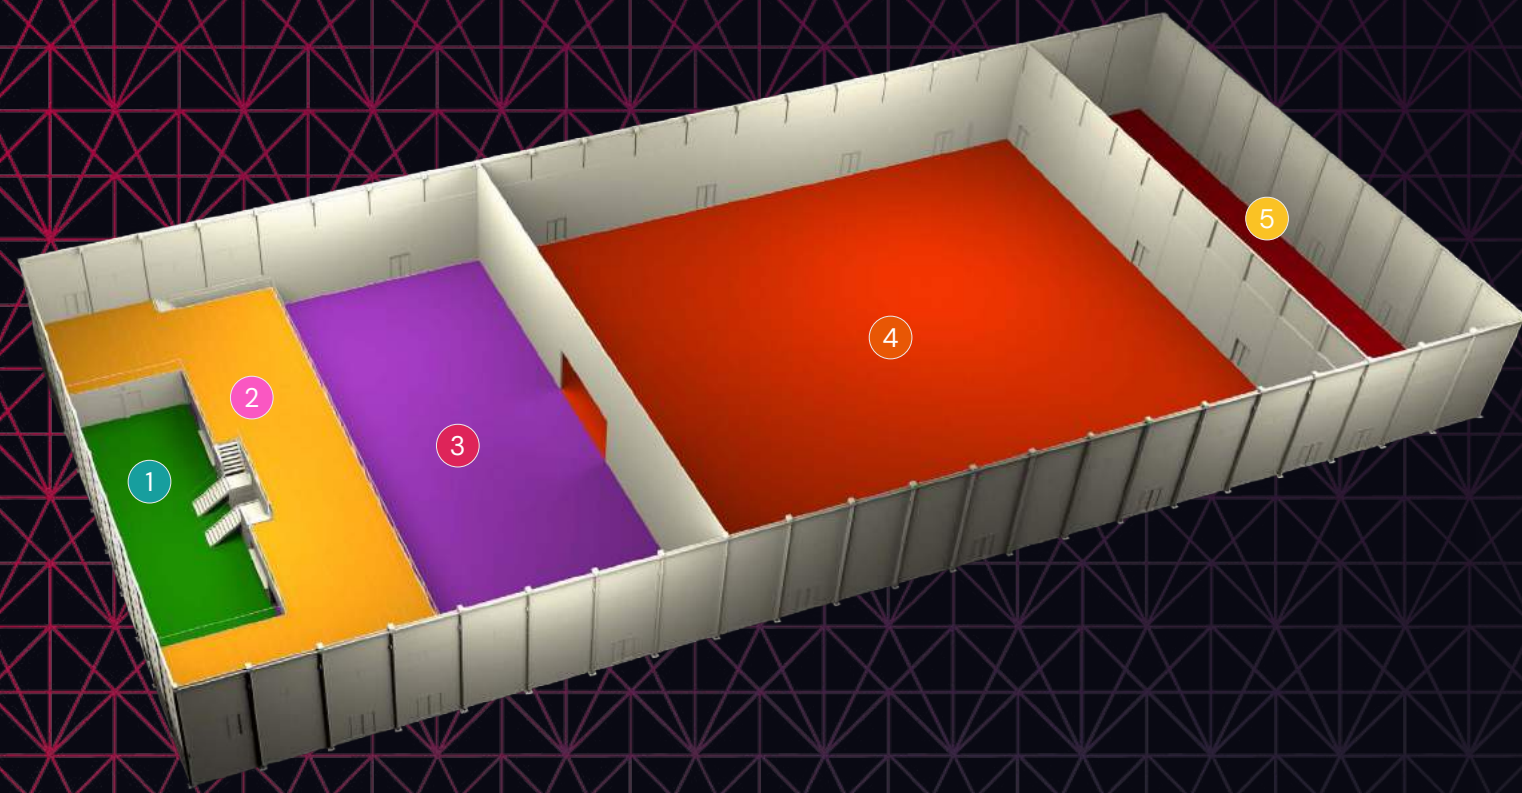

FLOOR PLAN

AMENITIES

- Male toilets
- Female toilets
- Gender neutral toilet
- Wheelchair accessible toilets
- First Aid Room
- Wheelchair accessible lift

- **1 ARTIUM**
  - 30m wide x 10m deep area (300m² floor area)
  - 4 sets of glass entrance doors
  - Ivory wall paneling

- **2 MEZZANINE**
  - 700m² floor area
  - Glass balustrading with brushed aluminum handrail
  - Exposed aluminum roof

- **3 BAR AREA**
  - 50m wide x 15m long area (750m² floor area)
  - 2 x 5m entrances

- **4 MAIN SPACE**
  - 50m wide x 75m long area (3,750m² floor area)
  - Black serge wall linings
  - LED starcloth ceiling

- **5 KITCHEN / BOH**
  - 50m wide x 15m long area
  - Temporary kitchen facilities (included where quoted)
  - Mezzanine with one client office and crew catering area (approx. 110m² floor area)